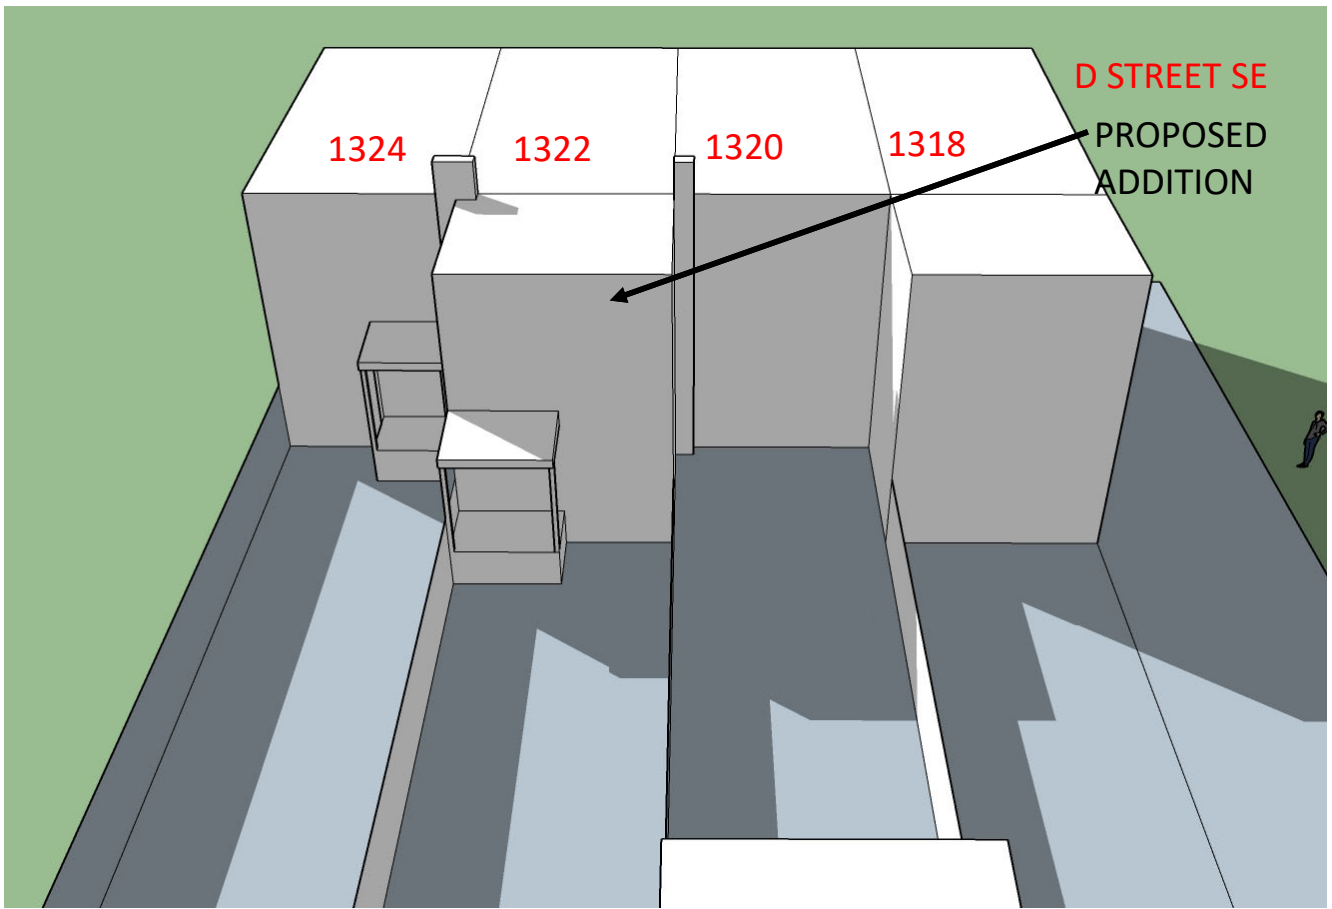

December 21st 9:30 AM TWO STORY OPTION- 13' DEEP

December 21st 9:30 AM EXISTING

1322 D Street SE SUN STUDY

December 21st 12:30 PM **TWO STORY OPTION- 13' DEEP**

December 21st 12:30 PM **EXISTING**

1322 D Street SE SUN STUDY

December 21st 3:30 PM TWO STORY OPTION- 13' DEEP

December 21st 3:30 PM EXISTING

1322 D Street SE SUN STUDY

March/September 21st 9:30 AM TWO STORY OPTION- 13' DEEP

March/September 21st 9:30 AM EXISTING

1322 D Street SE SUN STUDY

March/September 21st 12:30 PM **TWO STORY OPTION- 13' DEEP**

March/September 21st 12:30 PM **EXISTING**

1322 D Street SE SUN STUDY

March/September 21st 3:30 PM TWO STORY OPTION- 13' DEEP

March/September 21st 3:30 PM EXISTING

June 21st 3:30 PM **TWO STORY OPTION- 13' DEEP**

June 21st 3:30 PM **EXISTING**

1322 D Street SE SUN STUDY