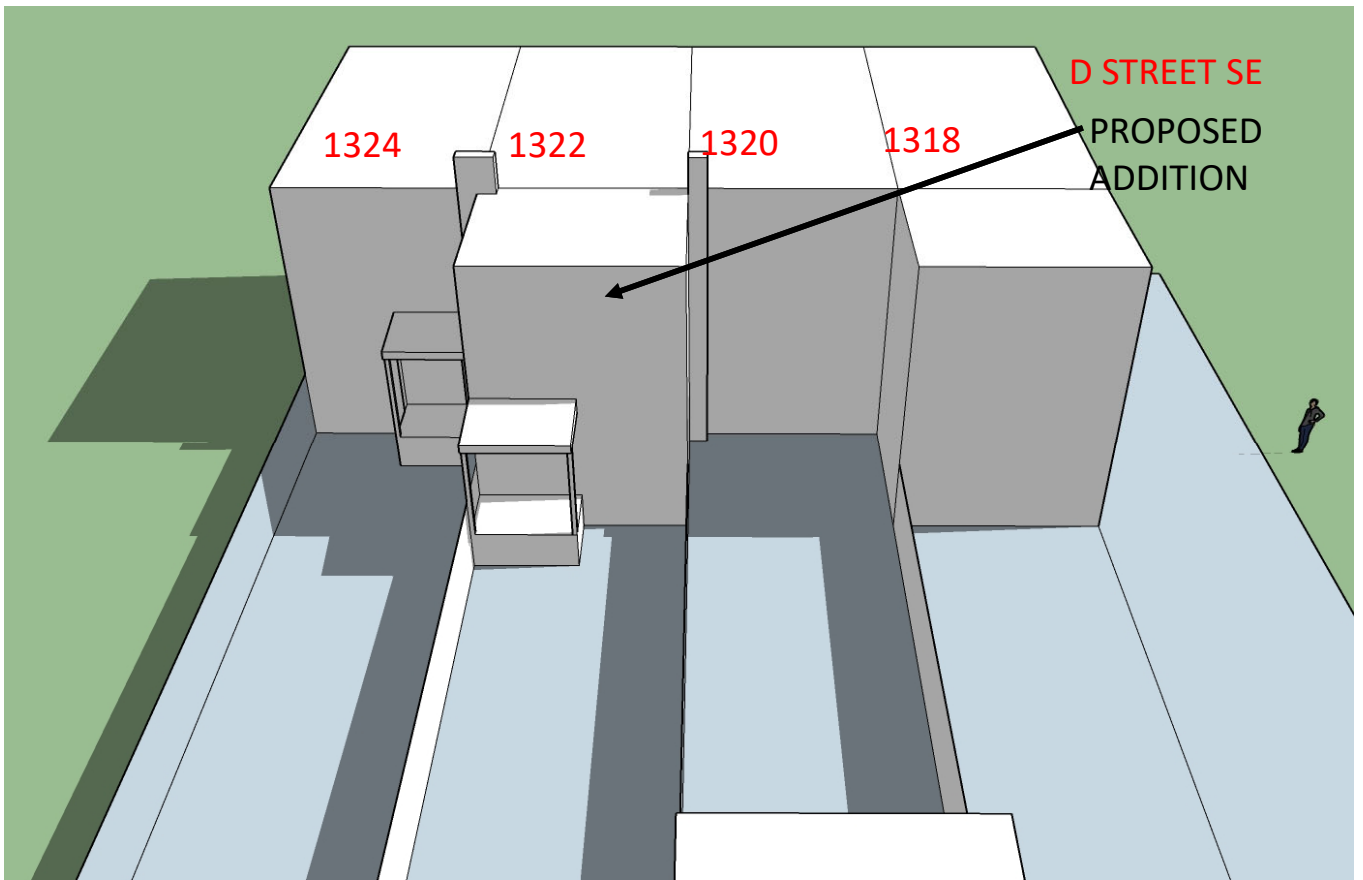

1322 D Street SE SUN STUDY

June 21st 9:30 AM TWO STORY OPTION- 13' DEEP

June 21st 9:30 AM EXISTING

1322 D Street SE SUN STUDY

June 21st 12:30 PM TWO STORY OPTION- 13' DEEP

June 21st 12:30 PM EXISTING

1322 D Street SE SUN STUDY

June 21st 3:30 PM **TWO STORY OPTION- 13' DEEP**

June 21st 3:30 PM **EXISTING**

1322 D Street SE SUN STUDY