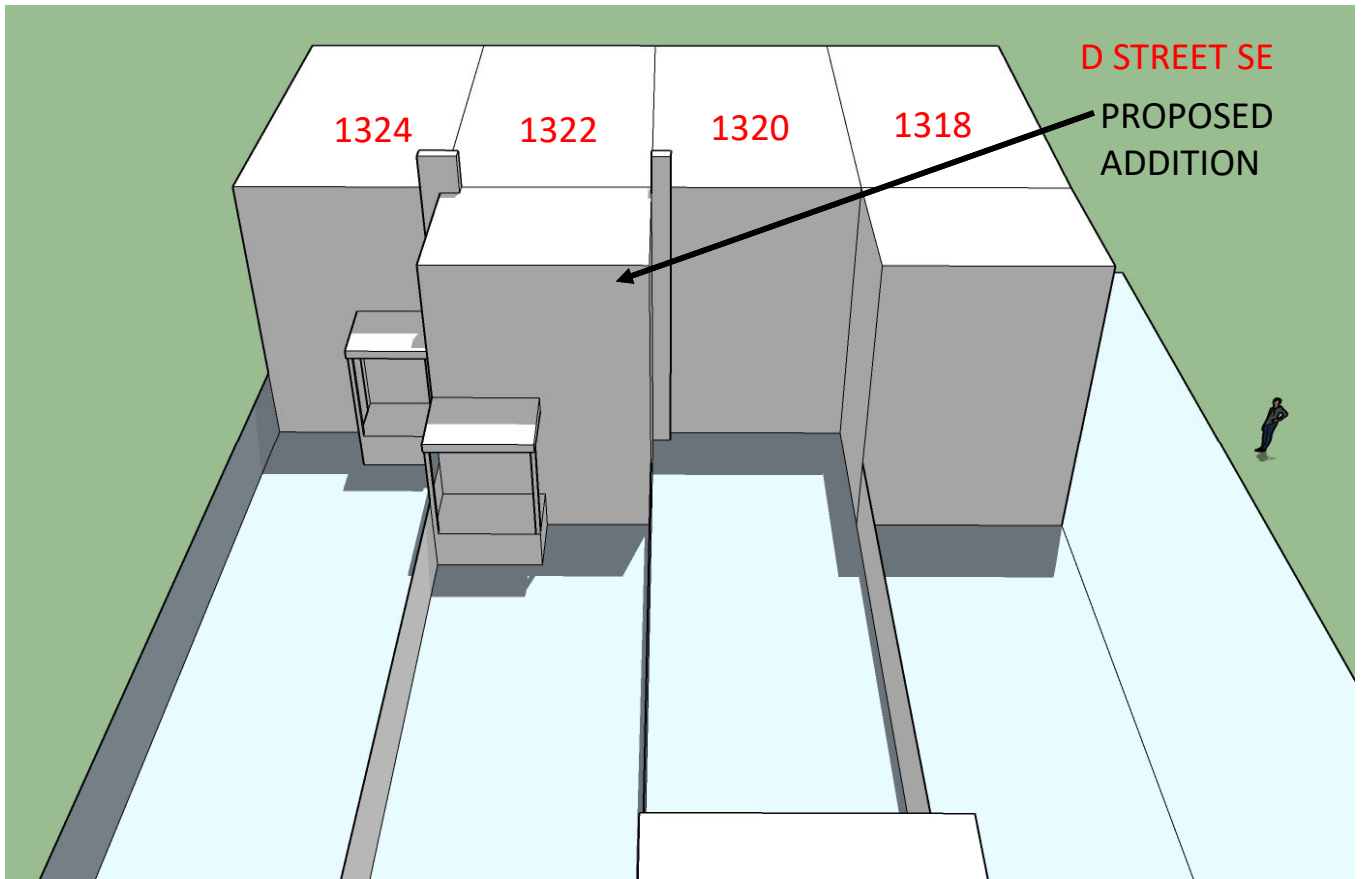

1322 D Street SE SUN STUDY

June 21st 9:30 AM TWO STORY OPTION- 13' DEEP

June 21st 9:30 AM EXISTING

1322 D Street SE SUN STUDY

June 21st 12:30 PM TWO STORY OPTION- 13' DEEP

June 21st 12:30 PM EXISTING

1322 D Street SE SUN STUDY

June 21st 3:30 PM **TWO STORY OPTION- 13' DEEP**

June 21st 3:30 PM **EXISTING**

1322 D Street SE SUN STUDY