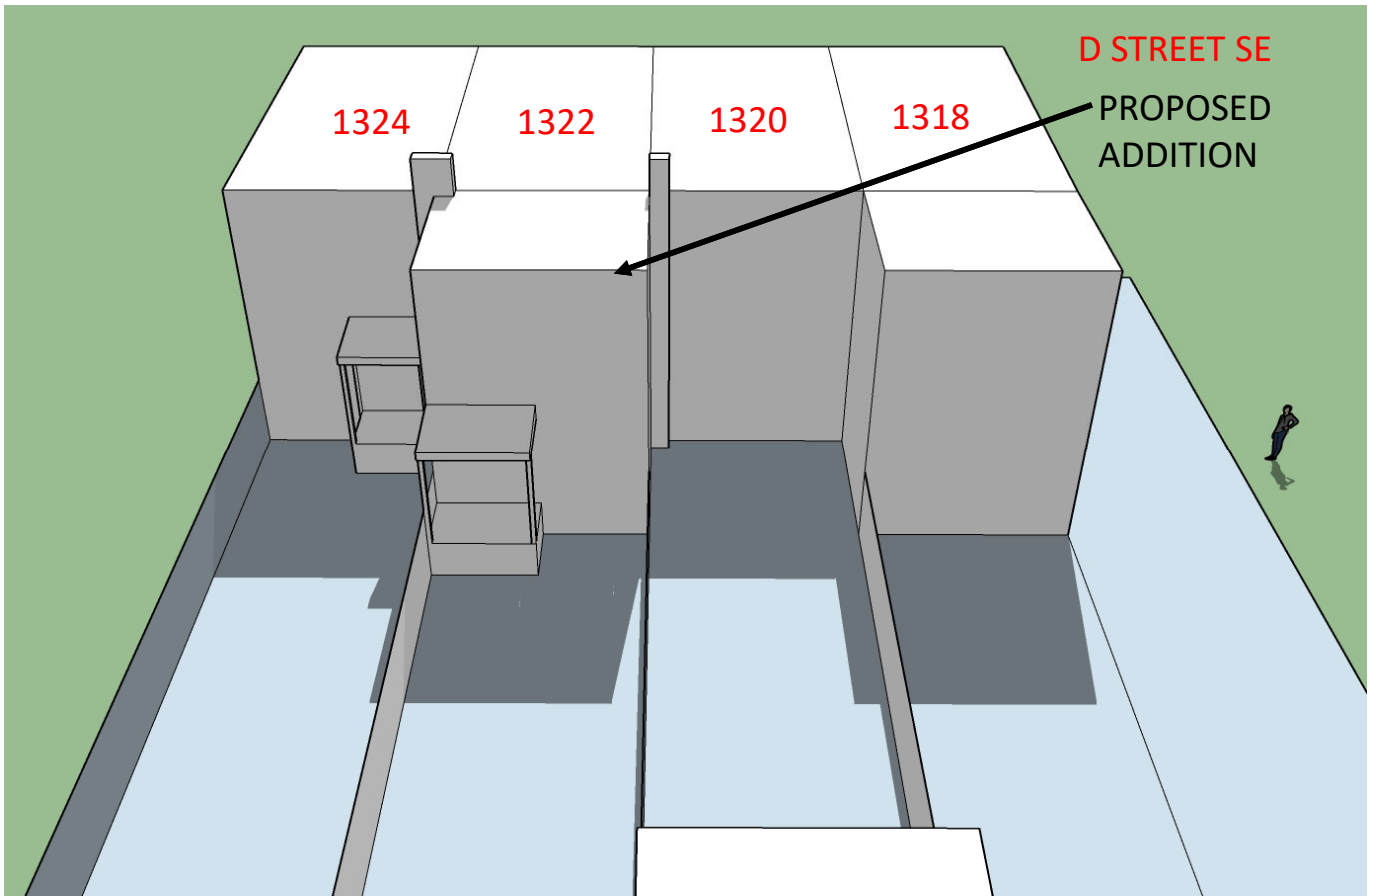

December 21st 3:30 PM TWO STORY OPTION- 13' DEEP

December 21st 3:30 PM EXISTING

1322 D Street SE SUN STUDY

March/September 21st 9:30 AM TWO STORY OPTION- 13' DEEP

March/September 21st 9:30 AM EXISTING

1322 D Street SE SUN STUDY

March/September 21st 12:30 PM **TWO STORY OPTION- 13' DEEP**

March/September 21st 12:30 PM **EXISTING**

1322 D Street SE SUN STUDY

March/September 21st 3:30 PM TWO STORY OPTION- 13' DEEP

March/September 21st 3:30 PM EXISTING

1322 D Street SE SUN STUDY

June 21st 9:30 AM TWO STORY OPTION- 13' DEEP

June 21st 9:30 AM EXISTING

1322 D Street SE SUN STUDY

June 21st 12:30 PM TWO STORY OPTION- 13' DEEP

June 21st 12:30 PM EXISTING

1322 D Street SE SUN STUDY

June 21st 3:30 PM **TWO STORY OPTION- 13' DEEP**

June 21st 3:30 PM **EXISTING**

1322 D Street SE SUN STUDY