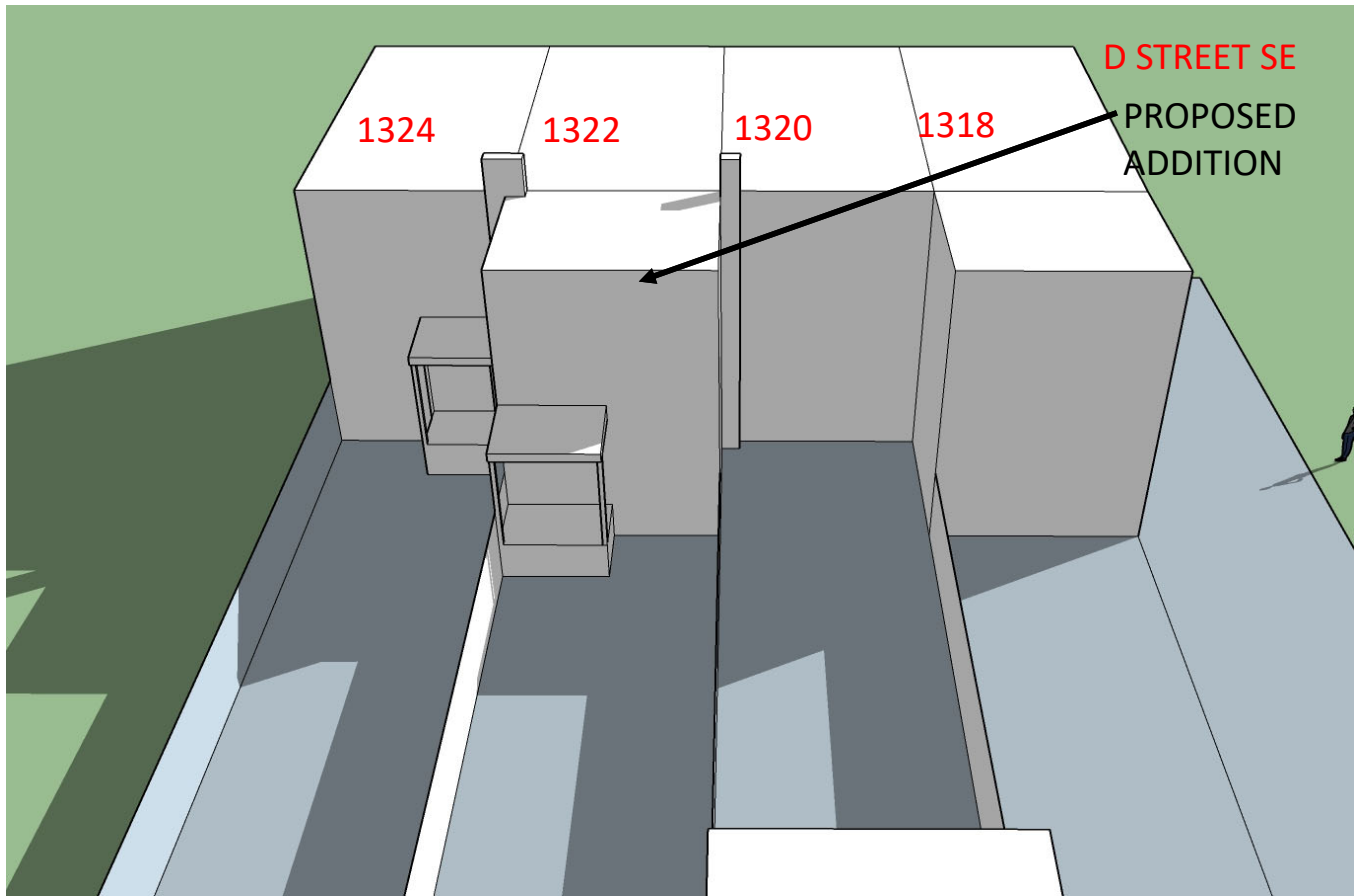

December 21st 3:30 PM TWO STORY OPTION- 13' DEEP

December 21st 3:30 PM EXISTING

1322 D Street SE SUN STUDY

March/September 21st 9:30 AM TWO STORY OPTION- 13' DEEP

March/September 21st 9:30 AM EXISTING

1322 D Street SE SUN STUDY

March/September 21st 12:30 PM **TWO STORY OPTION- 13' DEEP**

March/September 21st 12:30 PM **EXISTING**

1322 D Street SE SUN STUDY

March/September 21st 3:30 PM TWO STORY OPTION- 13' DEEP

March/September 21st 3:30 PM EXISTING

1322 D Street SE SUN STUDY

June 21st 9:30 AM TWO STORY OPTION- 13' DEEP

June 21st 9:30 AM EXISTING

1322 D Street SE SUN STUDY

June 21st 12:30 PM TWO STORY OPTION- 13' DEEP

June 21st 12:30 PM EXISTING

1322 D Street SE SUN STUDY

June 21st 3:30 PM **TWO STORY OPTION- 13' DEEP**

June 21st 3:30 PM **EXISTING**

1322 D Street SE SUN STUDY