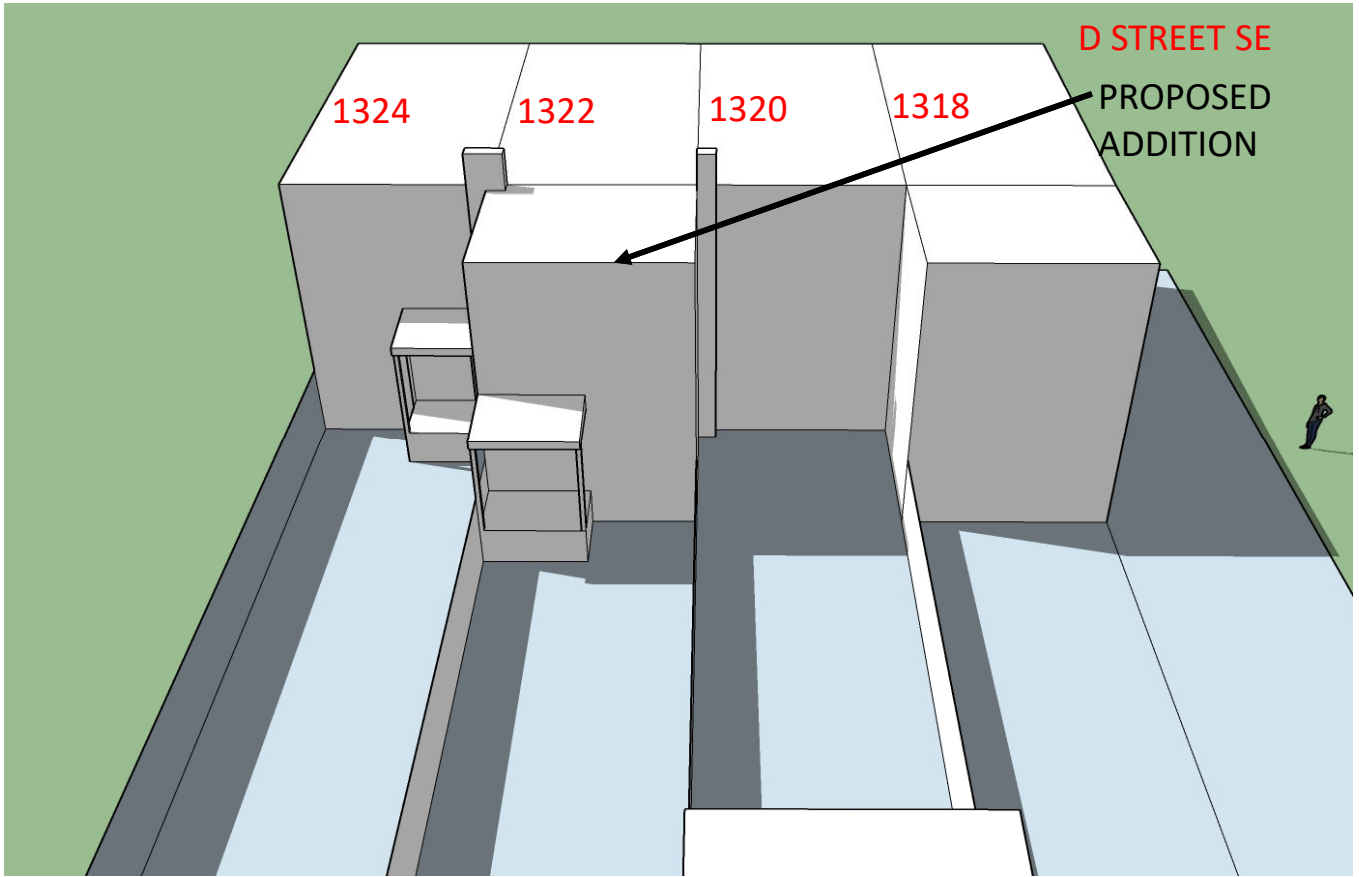

March/September 21st 12:30 PM **TWO STORY OPTION- 13' DEEP**

March/September 21st 12:30 PM **EXISTING**

1322 D Street SE SUN STUDY

March/September 21st 3:30 PM TWO STORY OPTION- 13' DEEP

March/September 21st 3:30 PM EXISTING

1322 D Street SE SUN STUDY

June 21st 9:30 AM TWO STORY OPTION- 13' DEEP

June 21st 9:30 AM EXISTING

1322 D Street SE SUN STUDY

June 21st 12:30 PM TWO STORY OPTION- 13' DEEP

June 21st 12:30 PM EXISTING

1322 D Street SE SUN STUDY

June 21st 3:30 PM **TWO STORY OPTION- 13' DEEP**

June 21st 3:30 PM **EXISTING**

1322 D Street SE SUN STUDY