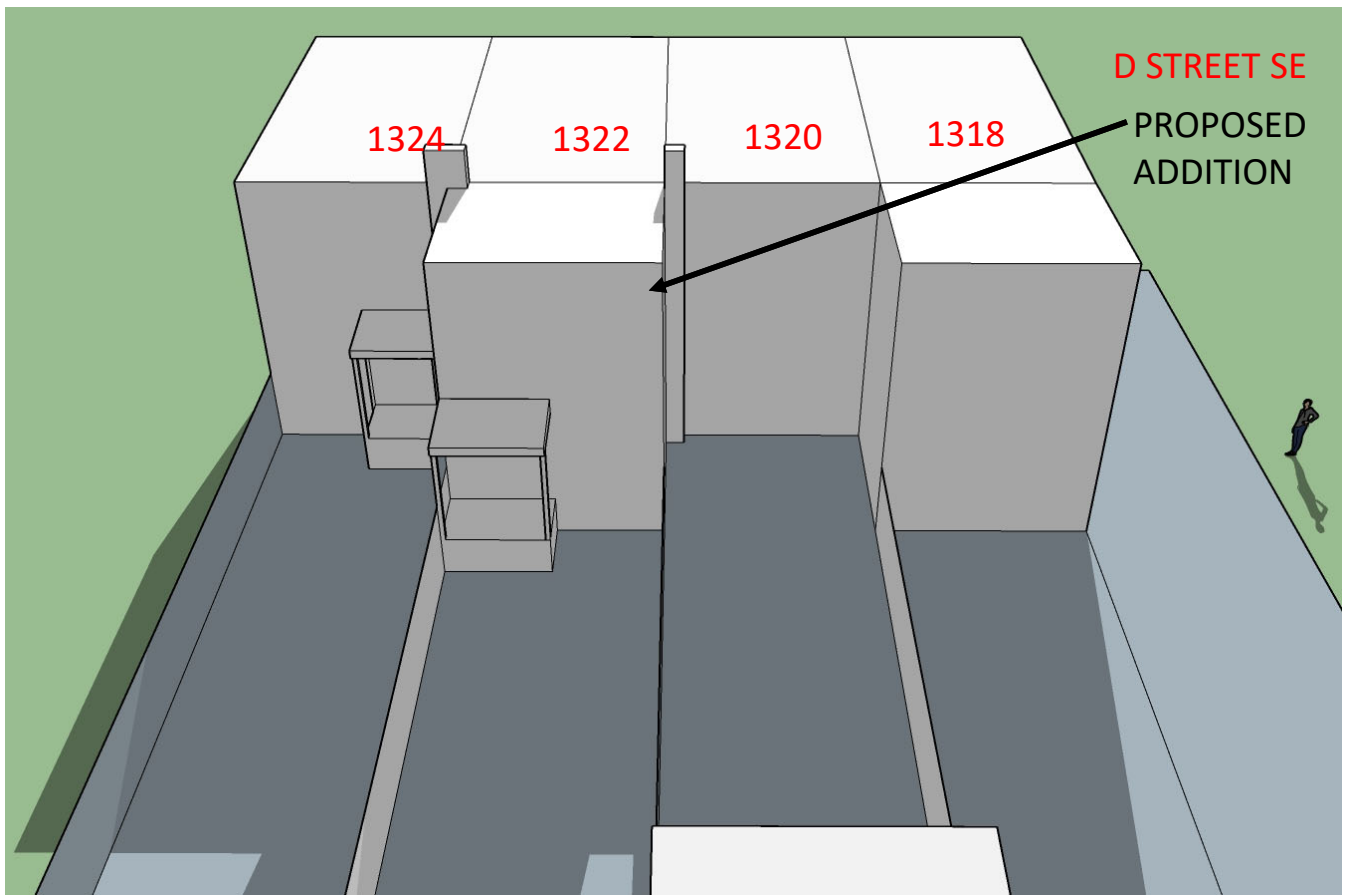

December 21st 9:30 AM TWO STORY OPTION- 13' DEEP

December 21st 9:30 AM EXISTING

1322 D Street SE SUN STUDY

December 21st 12:30 PM **TWO STORY OPTION- 13' DEEP**

December 21st 12:30 PM **EXISTING**

1322 D Street SE SUN STUDY

December 21st 3:30 PM TWO STORY OPTION- 13' DEEP

December 21st 3:30 PM EXISTING

1322 D Street SE SUN STUDY

March/September 21st 9:30 AM TWO STORY OPTION- 13' DEEP

March/September 21st 9:30 AM EXISTING

1322 D Street SE SUN STUDY

March/September 21st 12:30 PM **TWO STORY OPTION- 13' DEEP**

March/September 21st 12:30 PM **EXISTING**

1322 D Street SE SUN STUDY

March/September 21st 3:30 PM TWO STORY OPTION- 13' DEEP

March/September 21st 3:30 PM EXISTING

June 21st 3:30 PM **TWO STORY OPTION- 13' DEEP**

June 21st 3:30 PM **EXISTING**

1322 D Street SE SUN STUDY